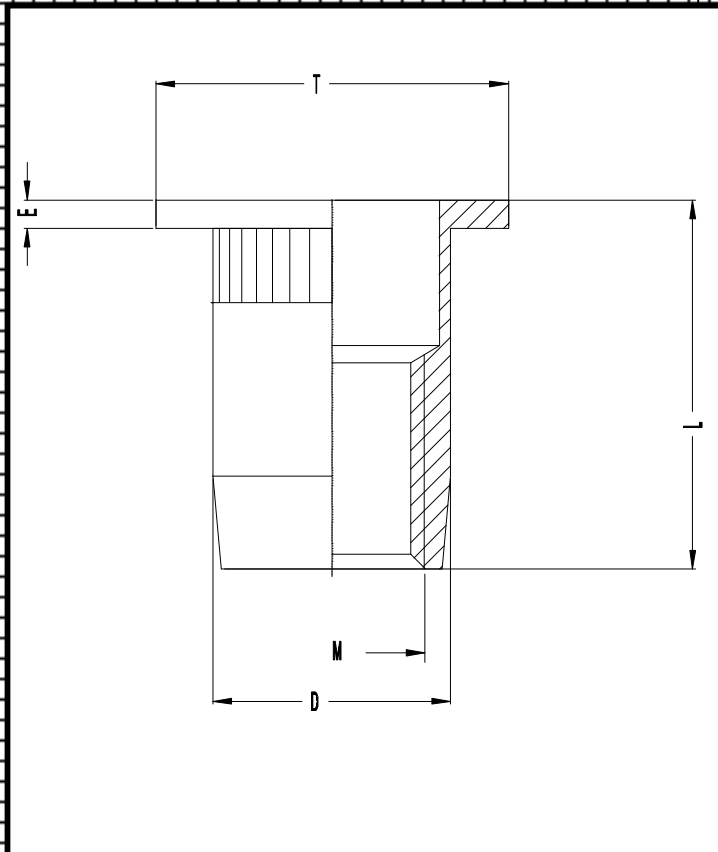

TECHNICAL DATA

THIS DOCUMENT IS NOT CONTRACTUAL

SERBLOC RIVET NUT

31/10TPL45FR

61 avenue de l'Europe - 78140 Vélizy-Villacoublay - Tel : 00 33 (0)1 78 74 32 00 - Fax : 00 33 (0)1 78 74 32 01

10 TPL 45 FR

Metric thread	T	E	L	D	Thickness of the sheet
M10x1.5 - 6 H	19	2	24	12.95	3 to 4.5